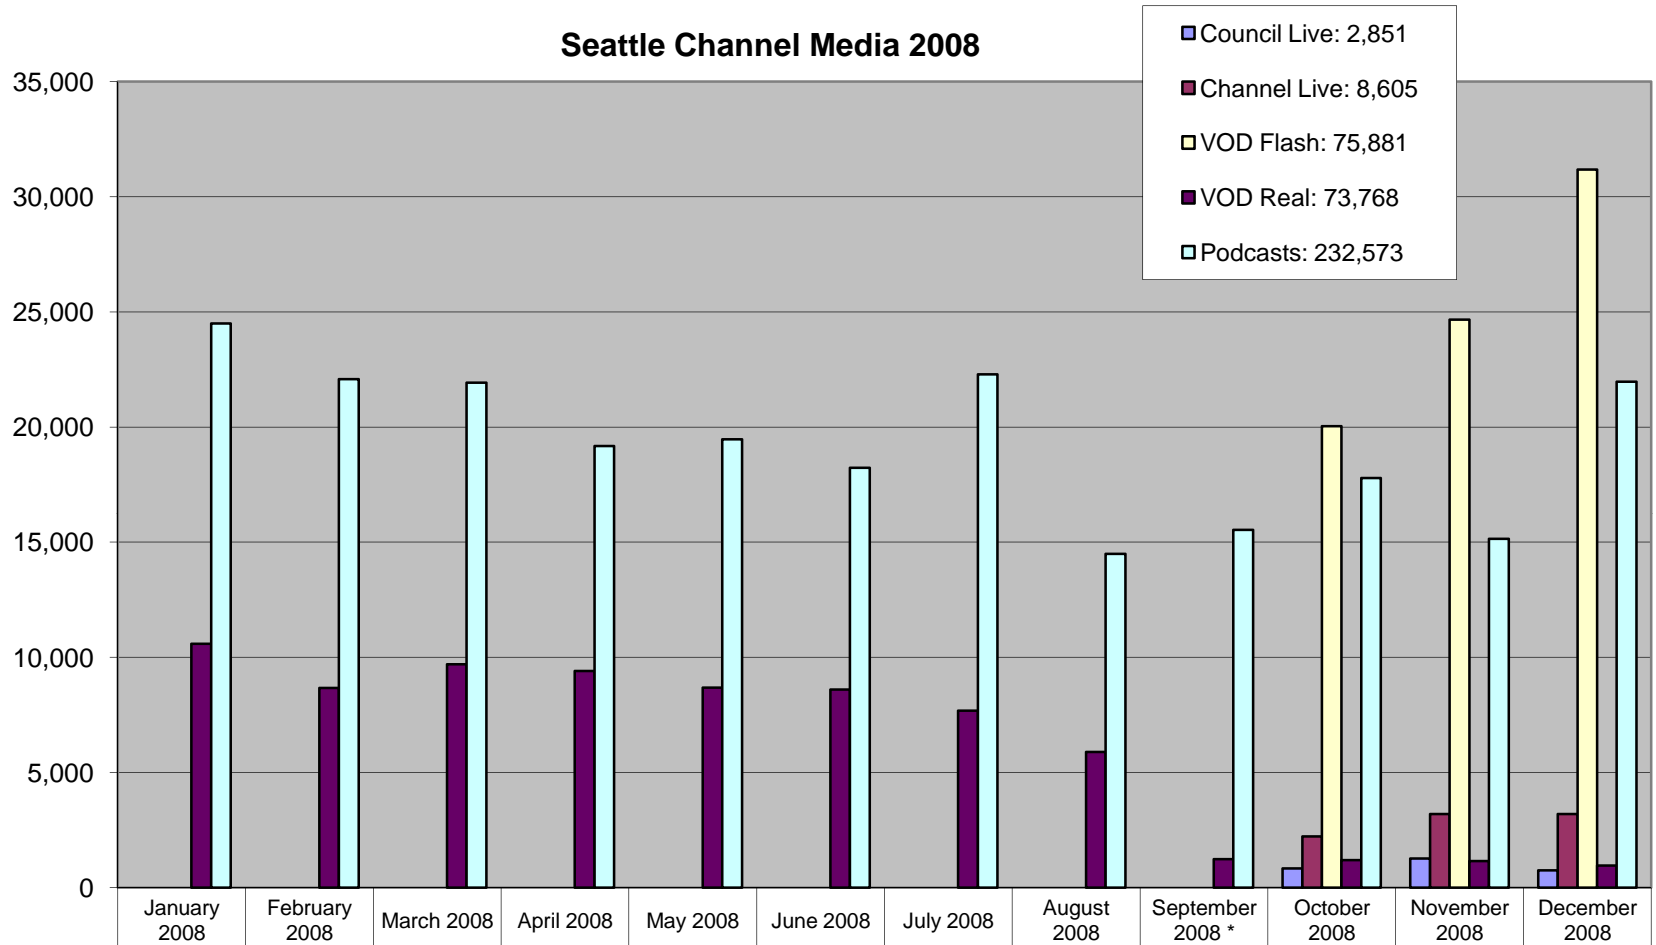

### Seattle Channel Media 2008

	January 2008	February 2008	March 2008	April 2008	May 2008	June 2008	July 2008	August 2008	September 2008 *	October 2008	November 2008	December 2008
■ Council Live: 2,851										830	1,268	753
■ Channel Live: 8,605										2,219	3,190	3,196
□ VOD Flash: 75,881										20,042	24,661	31,178
■ VOD Real: 73,768	10,586	8,673	9,701	9,404	8,687	8,595	7,678	5,894	1,234	1,199	1,157	960
□ Podcasts: 232,573	24,498	22,074	21,927	19,175	19,462	18,236	22,285	14,496	15,530	17,785	15,138	21,967